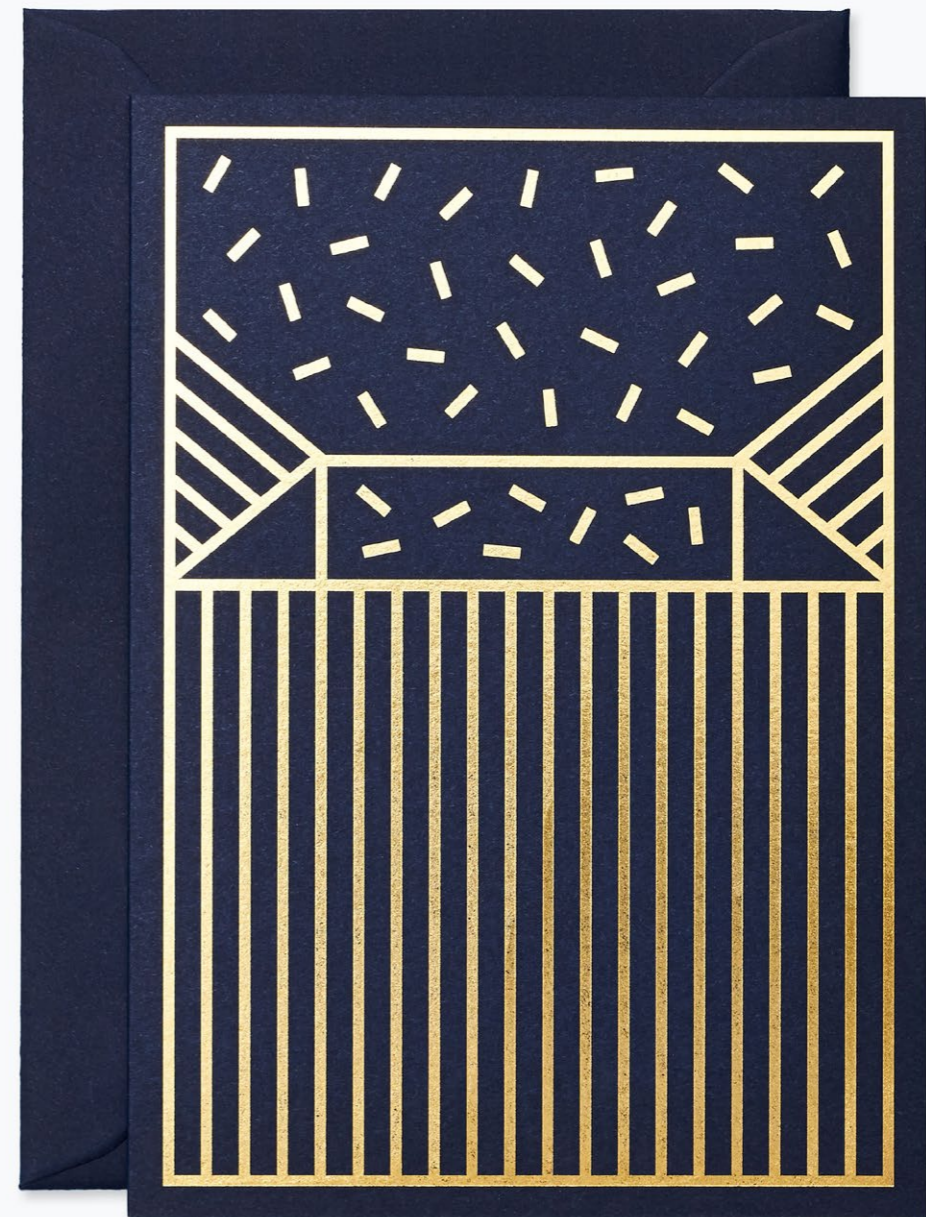

SURPRISE PRESENT

N° 1045

folded card & envelope
11 cm x 15.5 cm

made in Germany on 300g/m²
dark blue fine paper with
gold foil embossed details