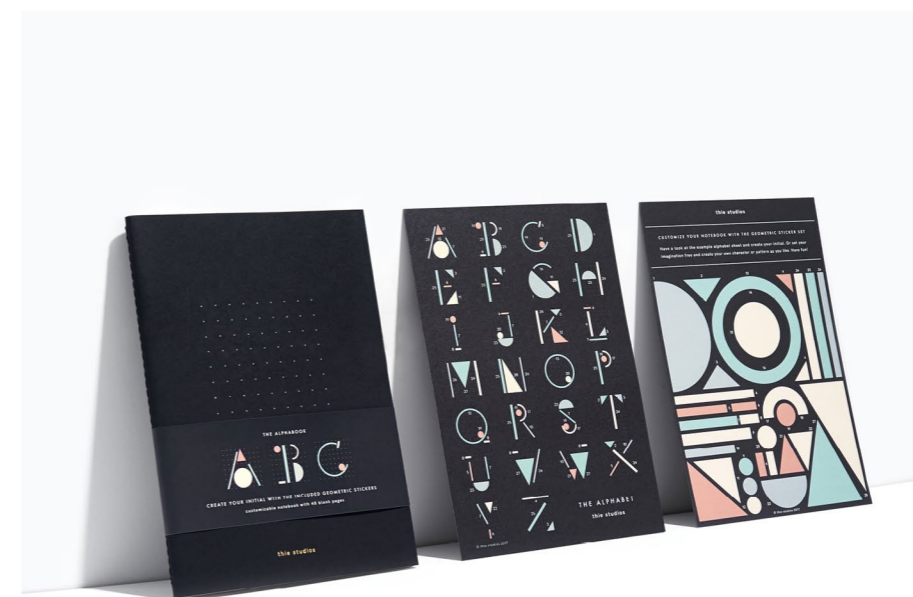

The idea of the alphabook is to bring the do-it-yourself trend from fashion into stationery.

As well as to offer shopkeepers a personalized notebook with initials, without the need to purchase 26 different versions.

With the included sticker set it is possible to create an individual cover. this studios designed an alphabet true to their motto by using just geometric shapes.

Check your initial with the help of the alphabet sheet and choose the stickers by numbers to place it onto the gold foil embossed grid.