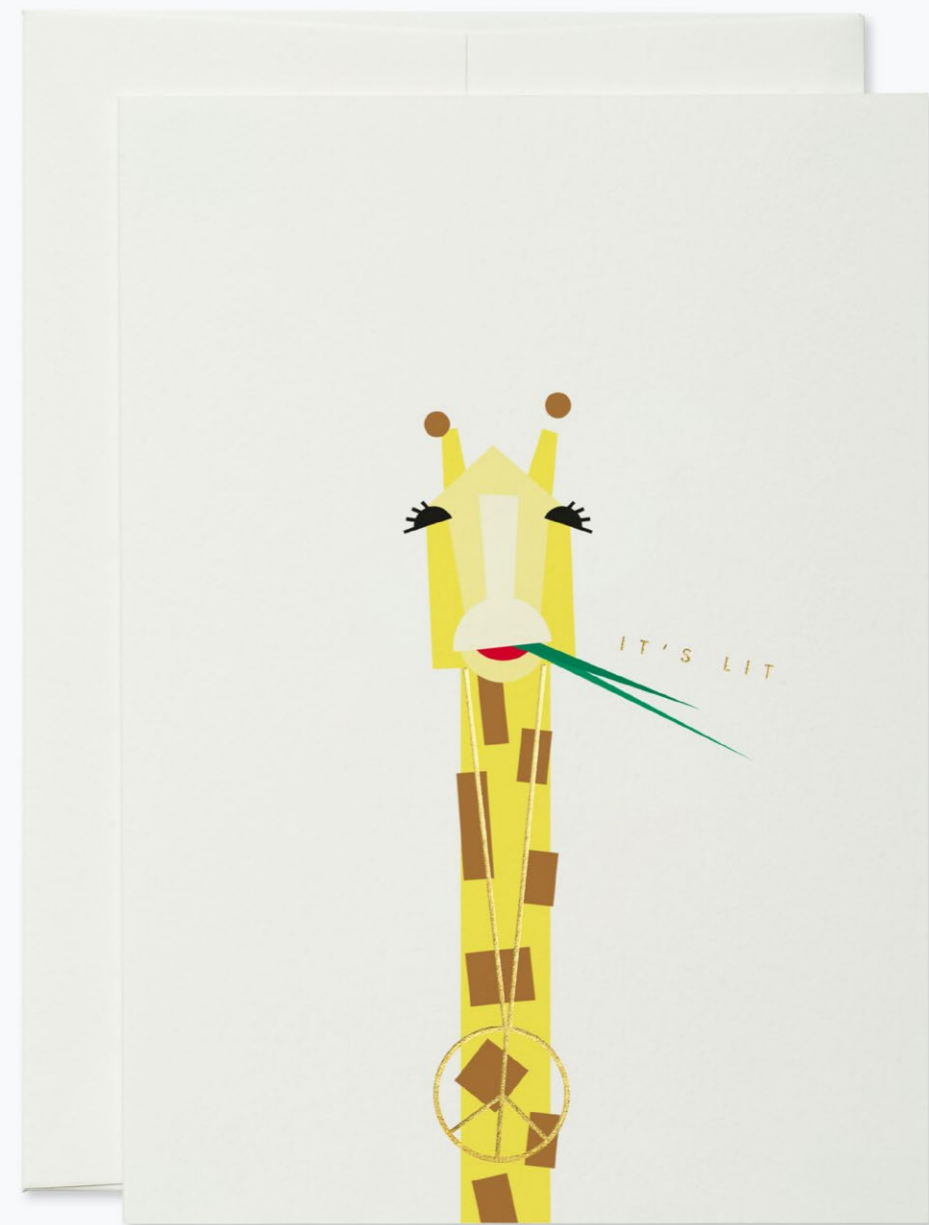

IT'S LIT

N° 1060

folded card & envelope
11 cm x 15.5 cm

printed in Germany on 270g/m²
FSC certified fine paper with
gold foil embossed details