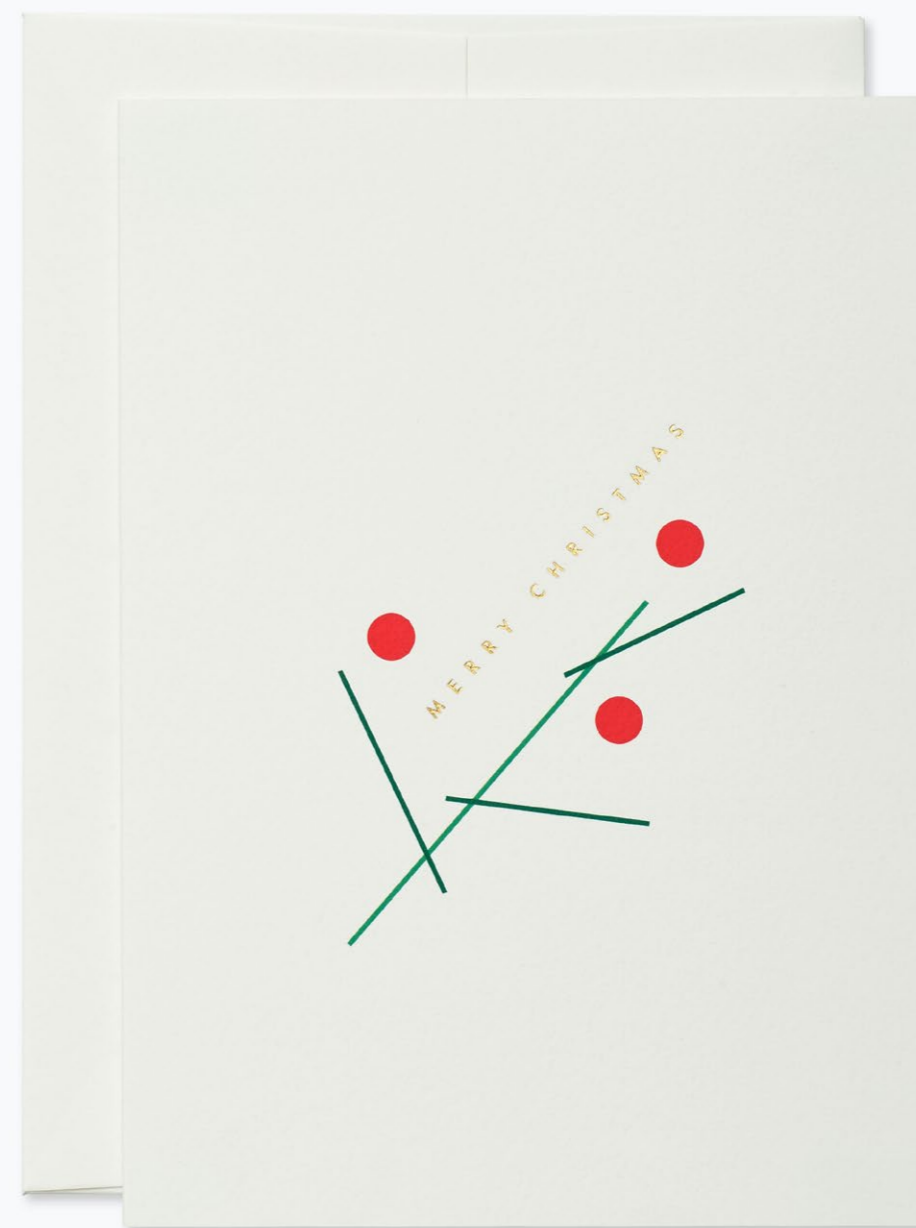

CHRISTMAS PINE

N° 1038

folded card & envelope
11 cm x 15.5 cm

printed in Germany on 270g/m²
FSC certified fine paper with
gold foil embossed details