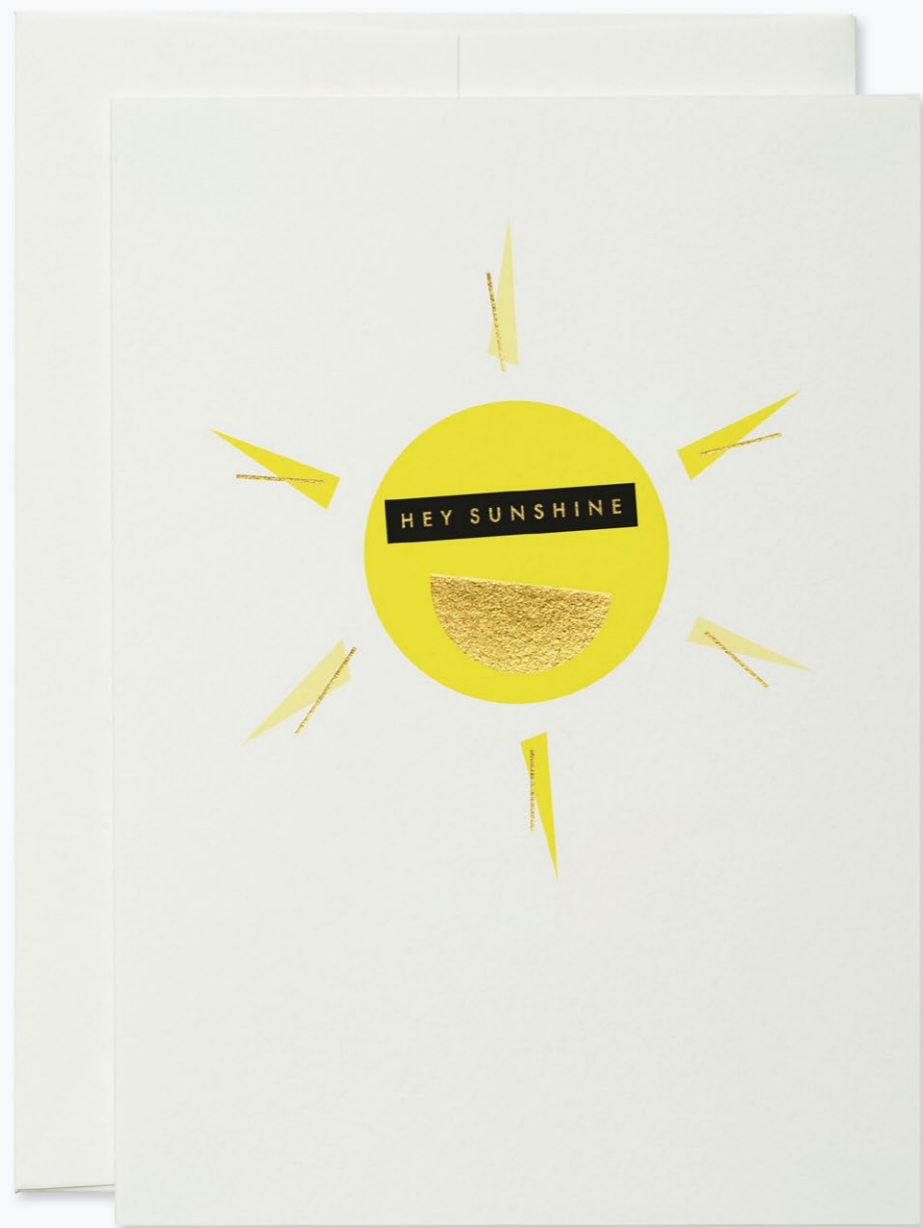

BRIGHT SUN

N° 1055

folded card & envelope
11 cm x 15.5 cm

printed in Germany on 270g/m²
FSC certified fine paper with
gold foil embossed details