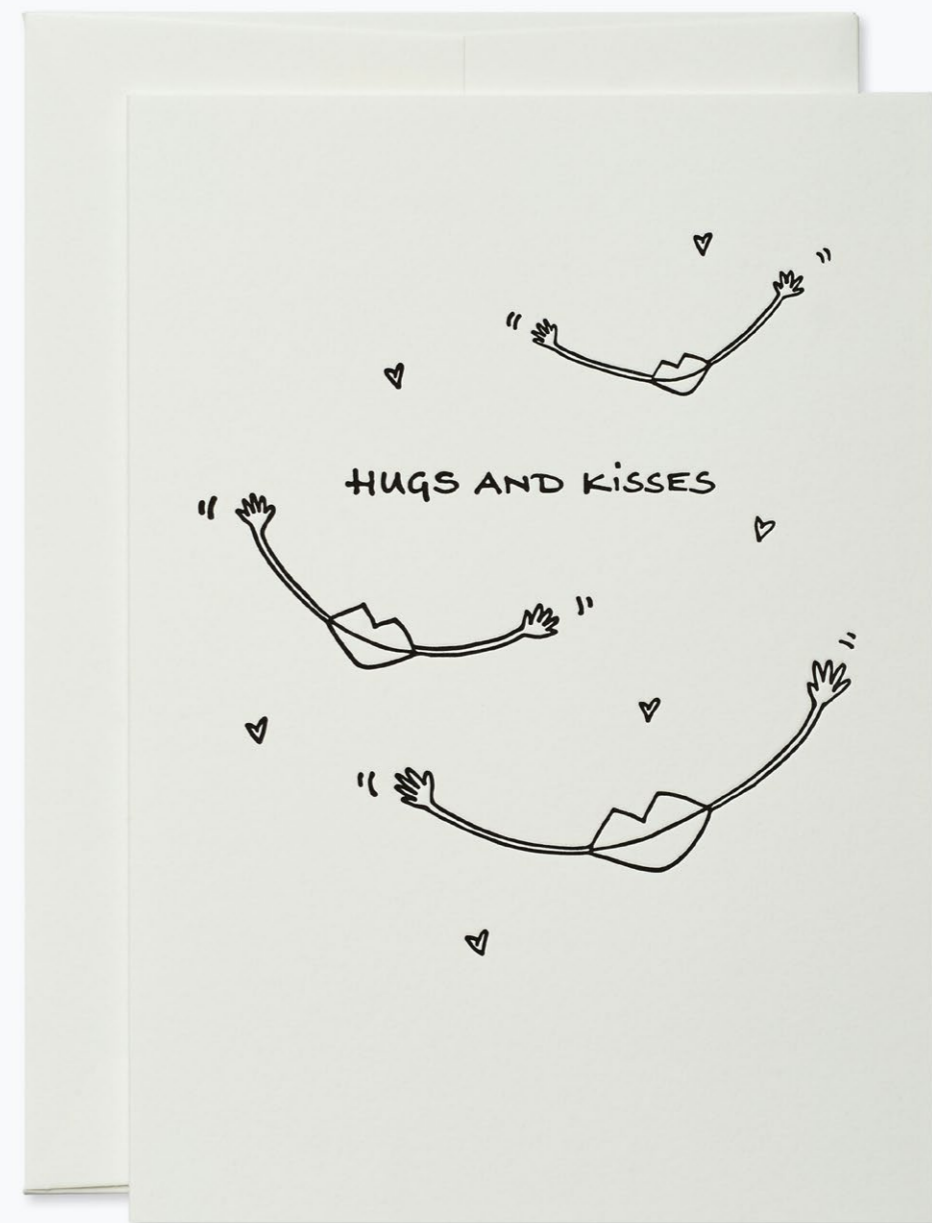

FLYING XOXO

N° L1001

folded card & envelope
11 cm x 15.5 cm

printed in Germany on 300g/m²
FSC certified dark blue fine paper
with gold foil embossing