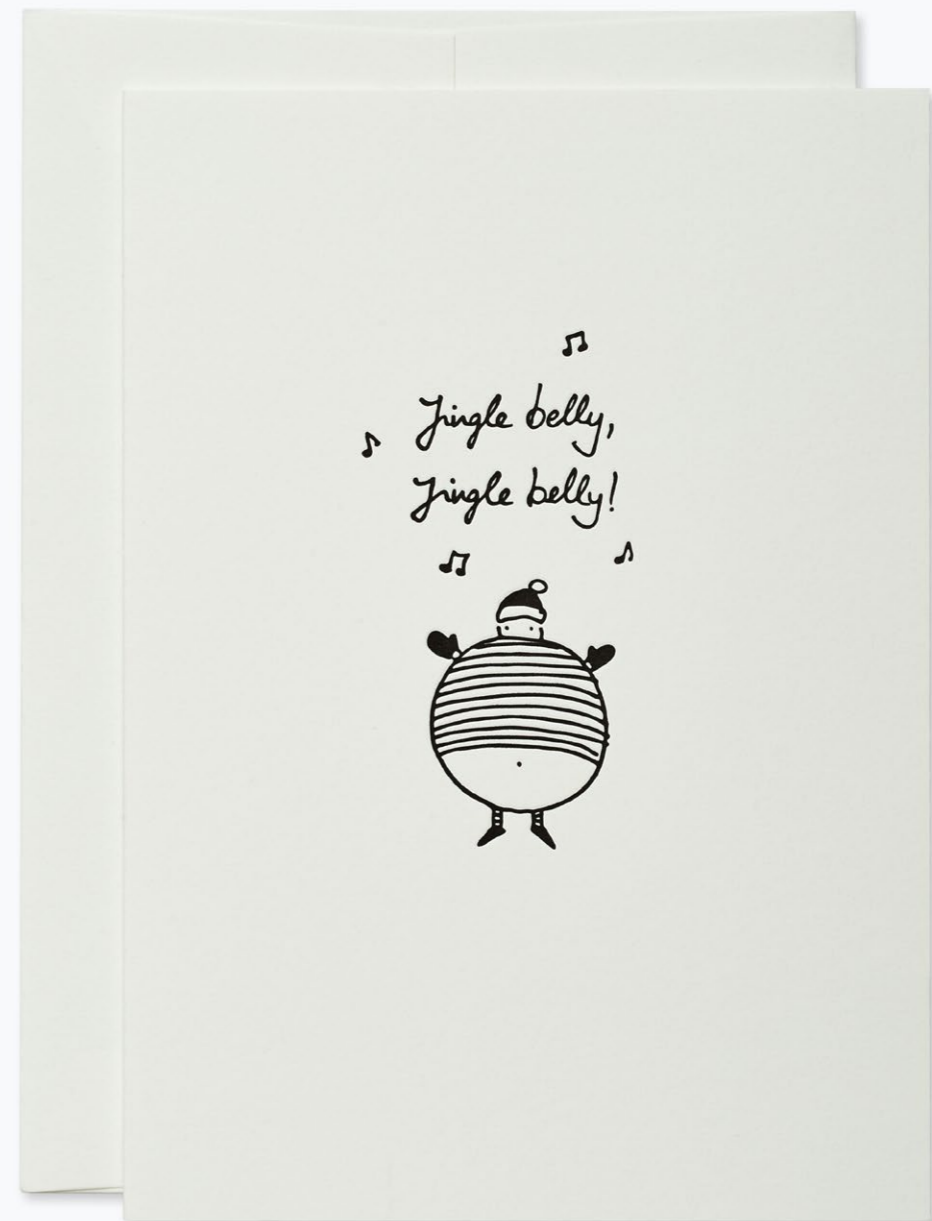

JINGLE BELLY

N° L1004

folded card & envelope
11 cm x 15.5 cm

printed in Germany on 300g/m²
FSC certified dark blue fine paper
with gold foil embossing