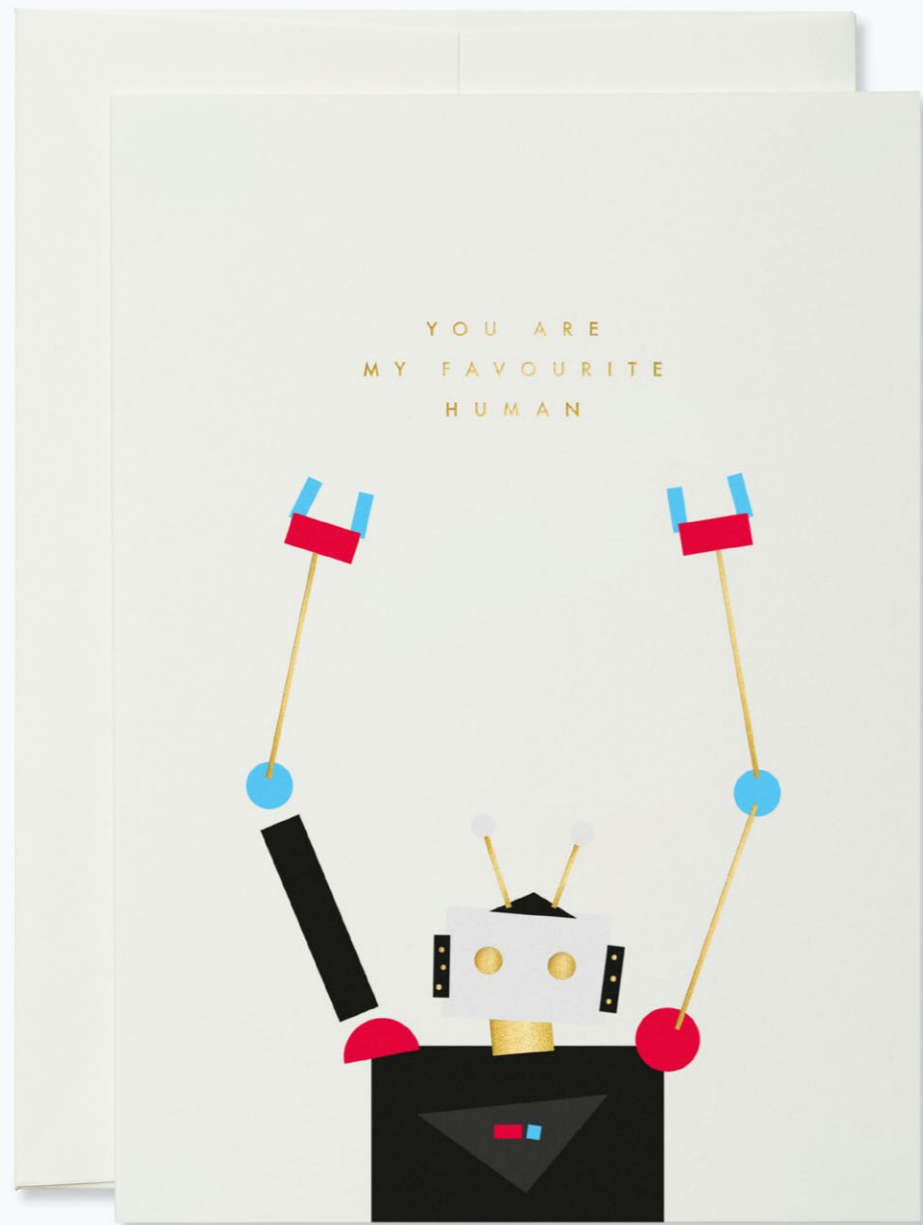

## HUMAN LOVE

N° 1068

**folded card & envelope**  
11 cm x 15.5 cm

printed in Germany on 270g/m<sup>2</sup>  
FSC certified fine paper with  
gold foil embossed details