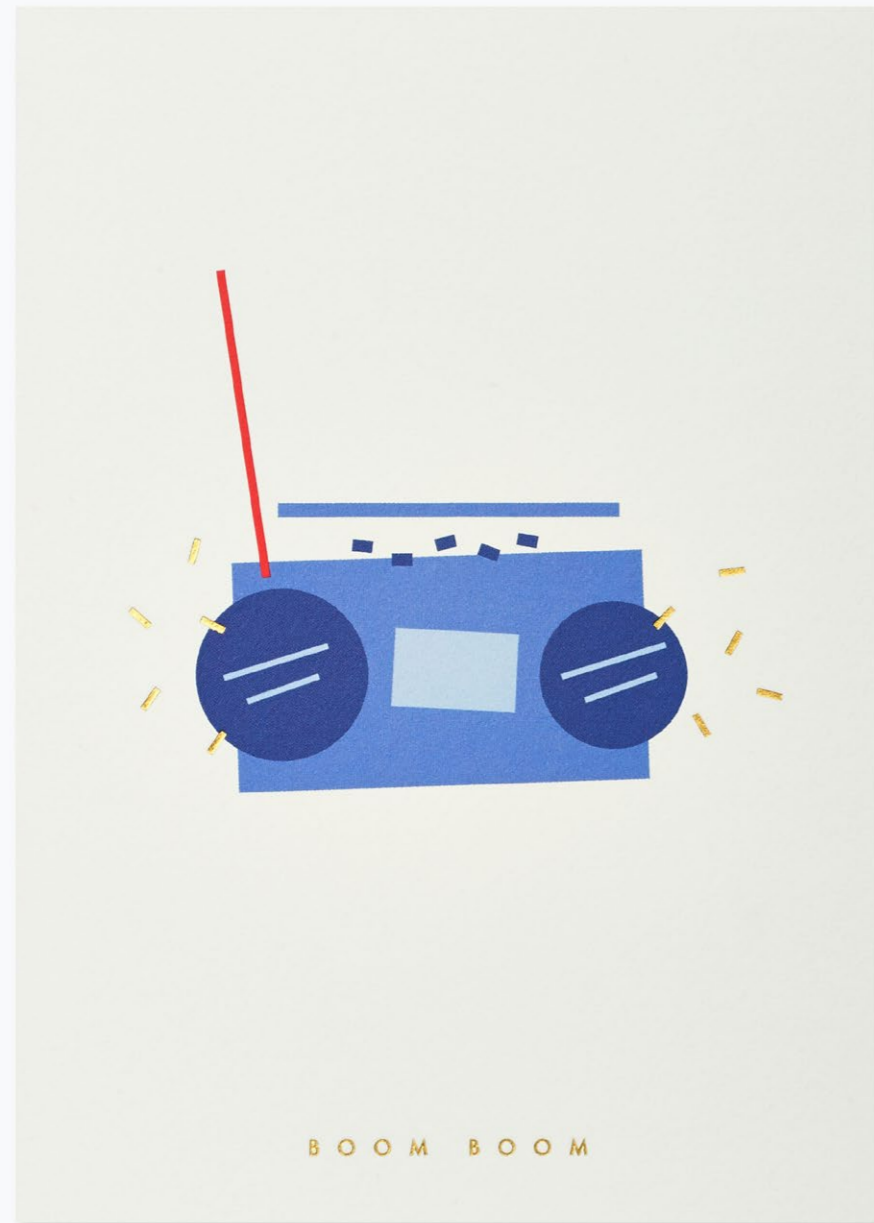

BOOM SHAKALAKA

N° 1031

folded card & envelope
11 cm x 15.5 cm

printed in Germany on 270g/m²
FSC certified fine paper with
gold foil embossed details