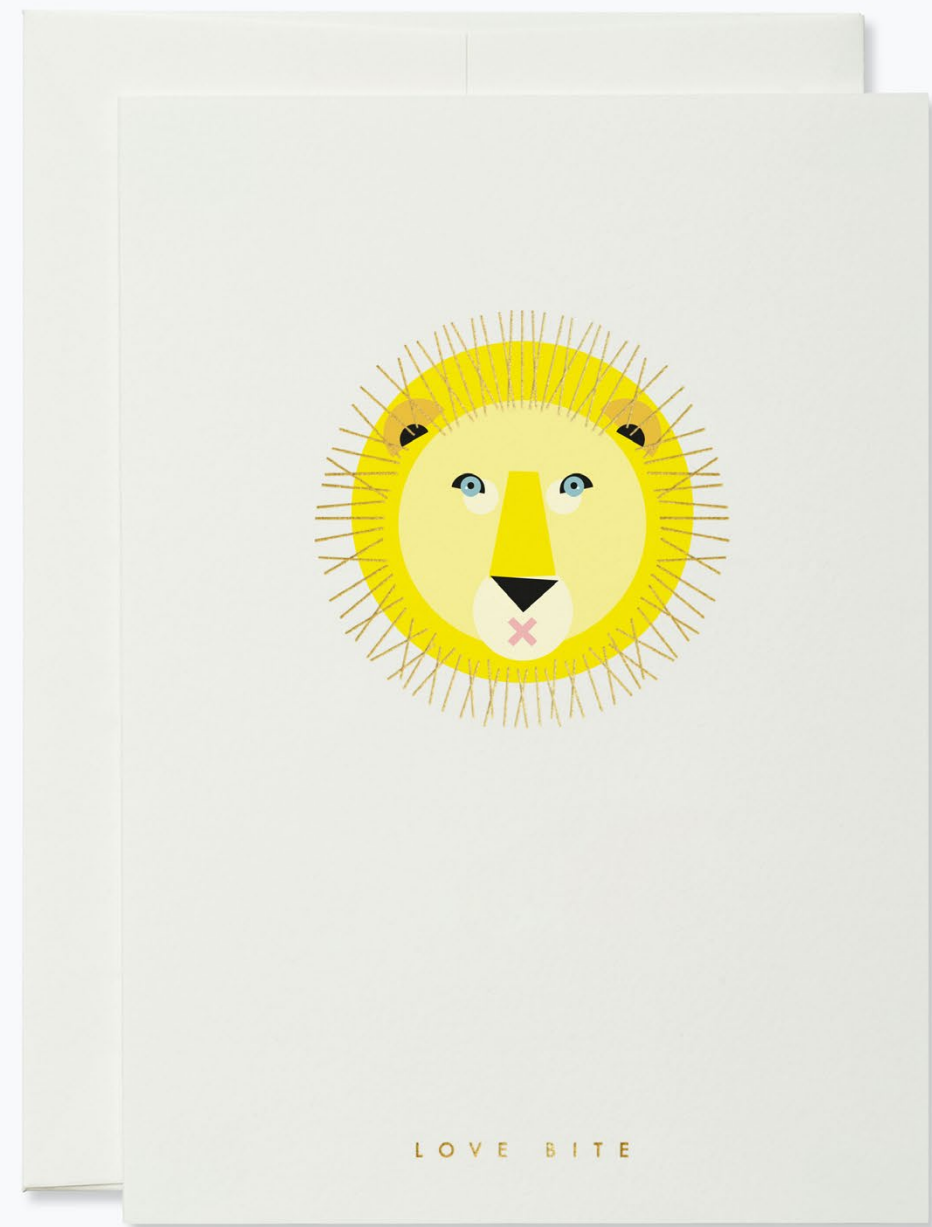

## LOVE BITE

N° 1073

**folded card & envelope**  
11 cm x 15.5 cm

printed in Germany on 270g/m<sup>2</sup>  
FSC certified fine paper with  
gold foil embossed details