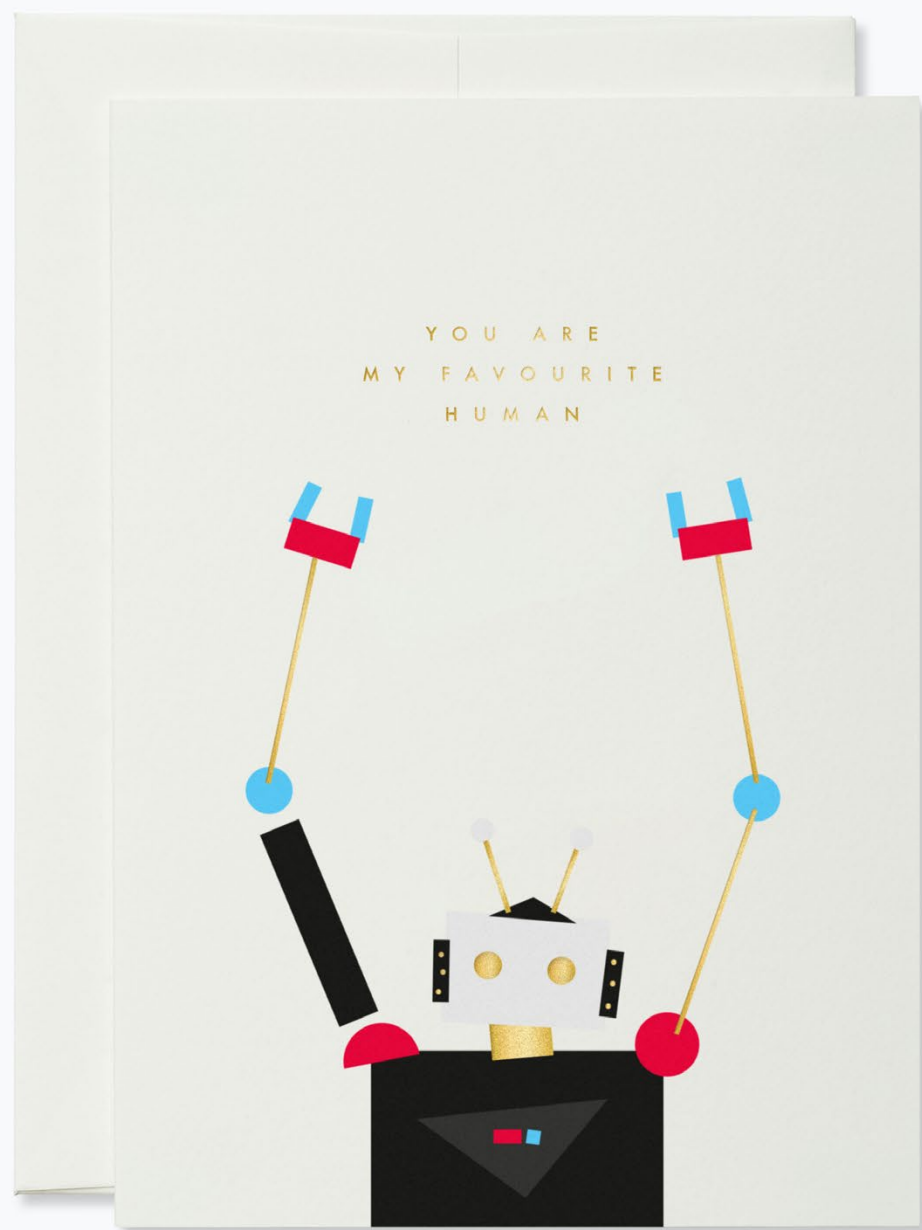

## HUMAN LOVE

N° 1068

**folded card & envelope**  
11 cm x 15.5 cm

printed in Germany on 270g/m<sup>2</sup>  
FSC certified fine paper with  
gold foil embossed details