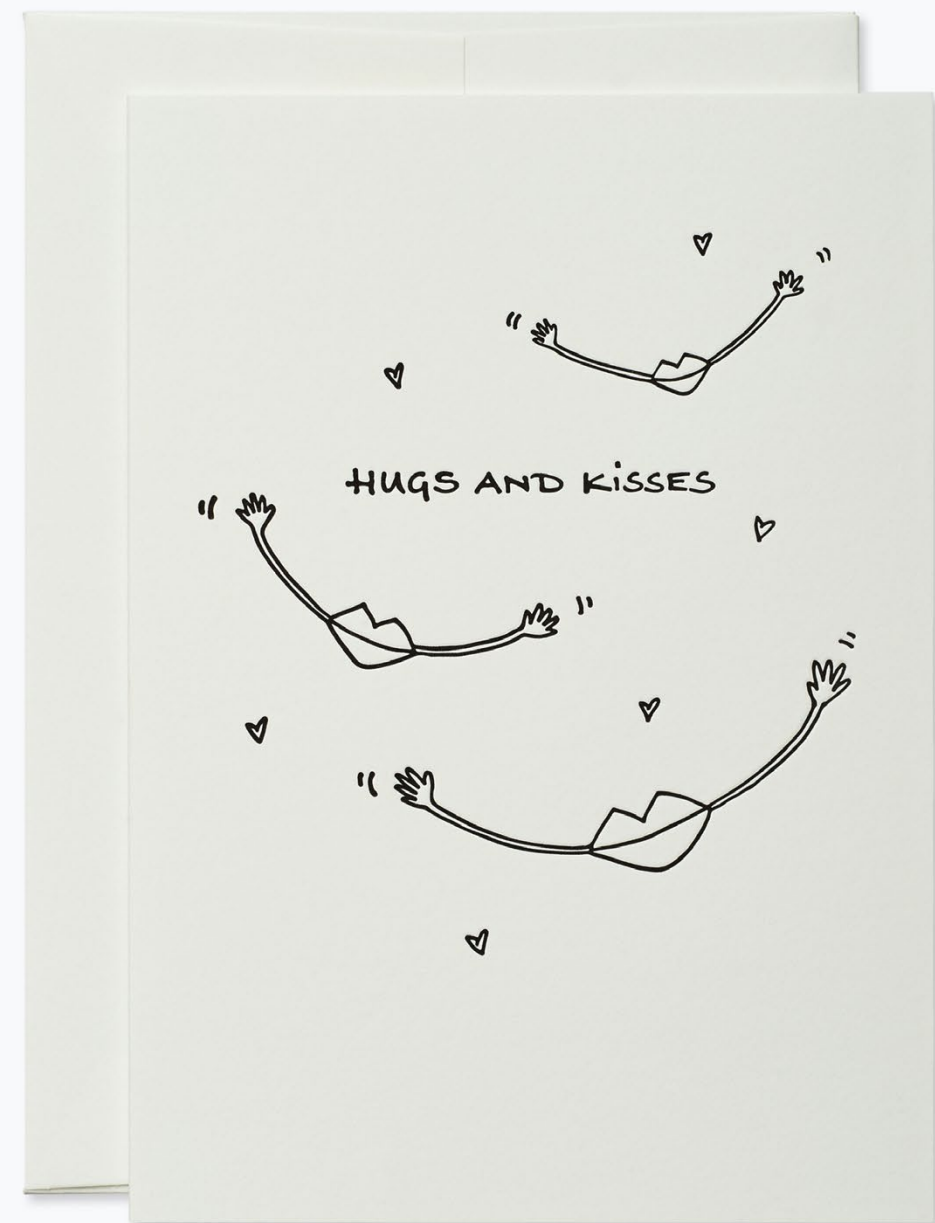

FLYING XO XO

N° L1001

folded card & envelope
11 cm x 15.5 cm

printed in Germany on 300g/m²
FSC certified dark blue fine paper
with gold foil embossing