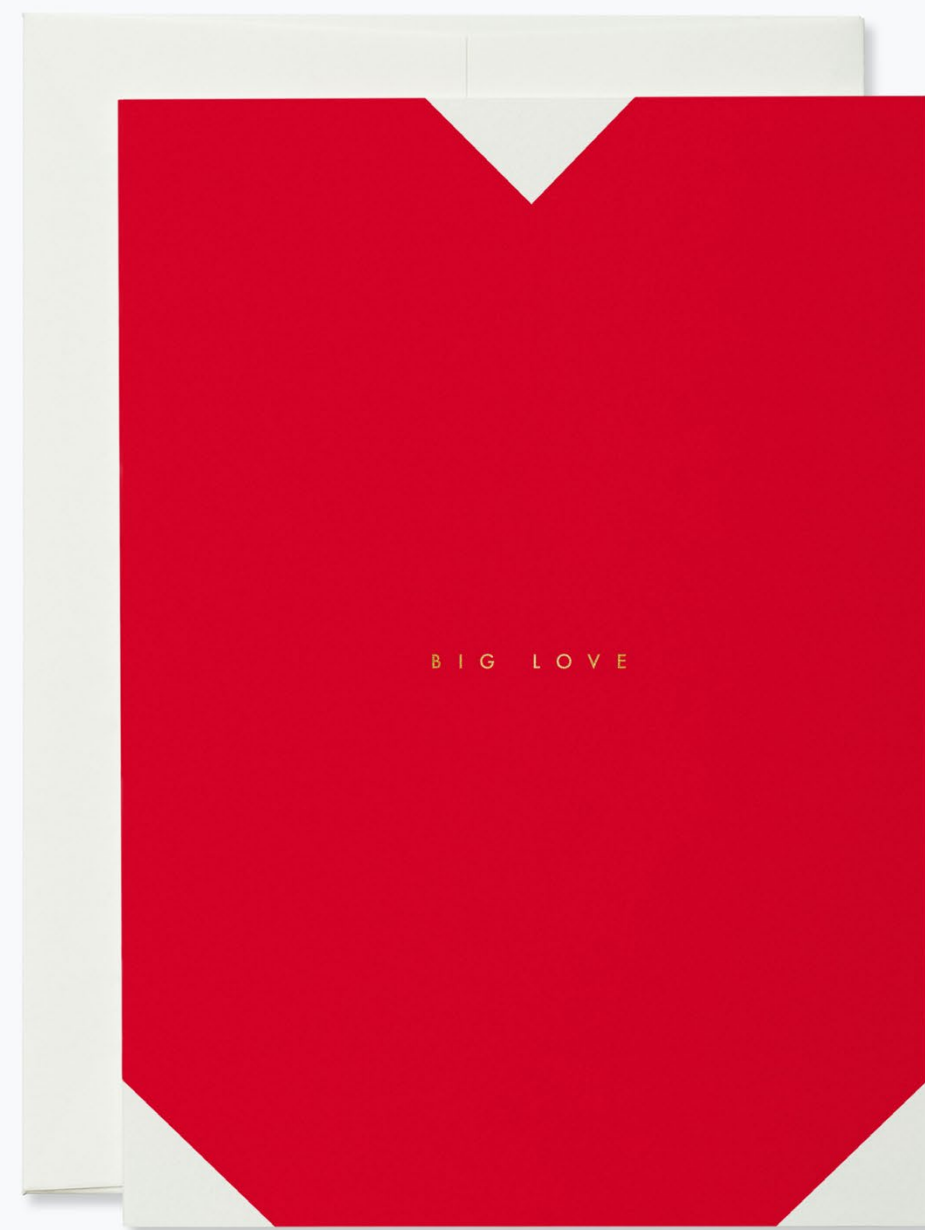

## BIG LOVE

N° 1079

**folded card & envelope**  
11 cm x 15.5 cm

printed in Germany on 270g/m<sup>2</sup>  
FSC certified fine paper with  
gold foil embossed details