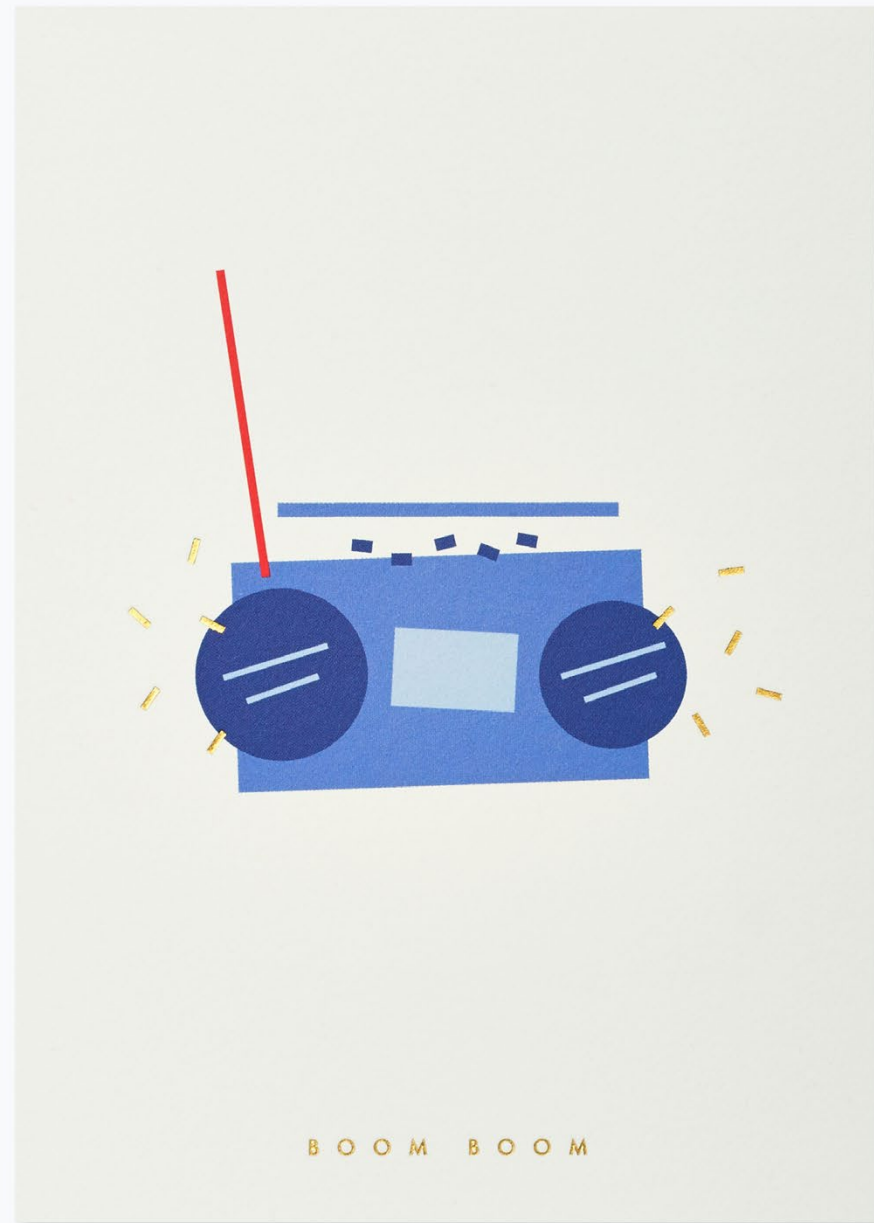

BOOM SHAKALAKA

N° 1031

folded card & envelope
11 cm x 15.5 cm

printed in Germany on 270g/m²
FSC certified fine paper with
gold foil embossed details