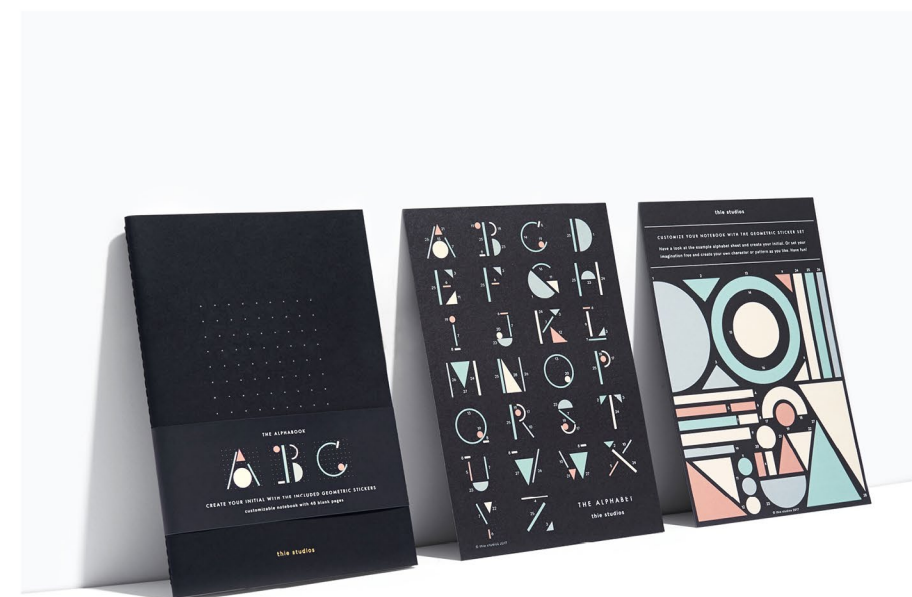

The idea of the alphabook is to bring the do-it-yourself trend from fashion into stationery.

As well as to offer shopkeepers a personalized notebook with initials, without the need to purchase 26 different versions.

With the included sticker set it is possible to create an individual cover. this studios designed an alphabet true to their motto by using just geometric shapes.

Check your initial with the help of the alphabet sheet and choose the stickers by numbers to place it onto the gold foil embossed grid.