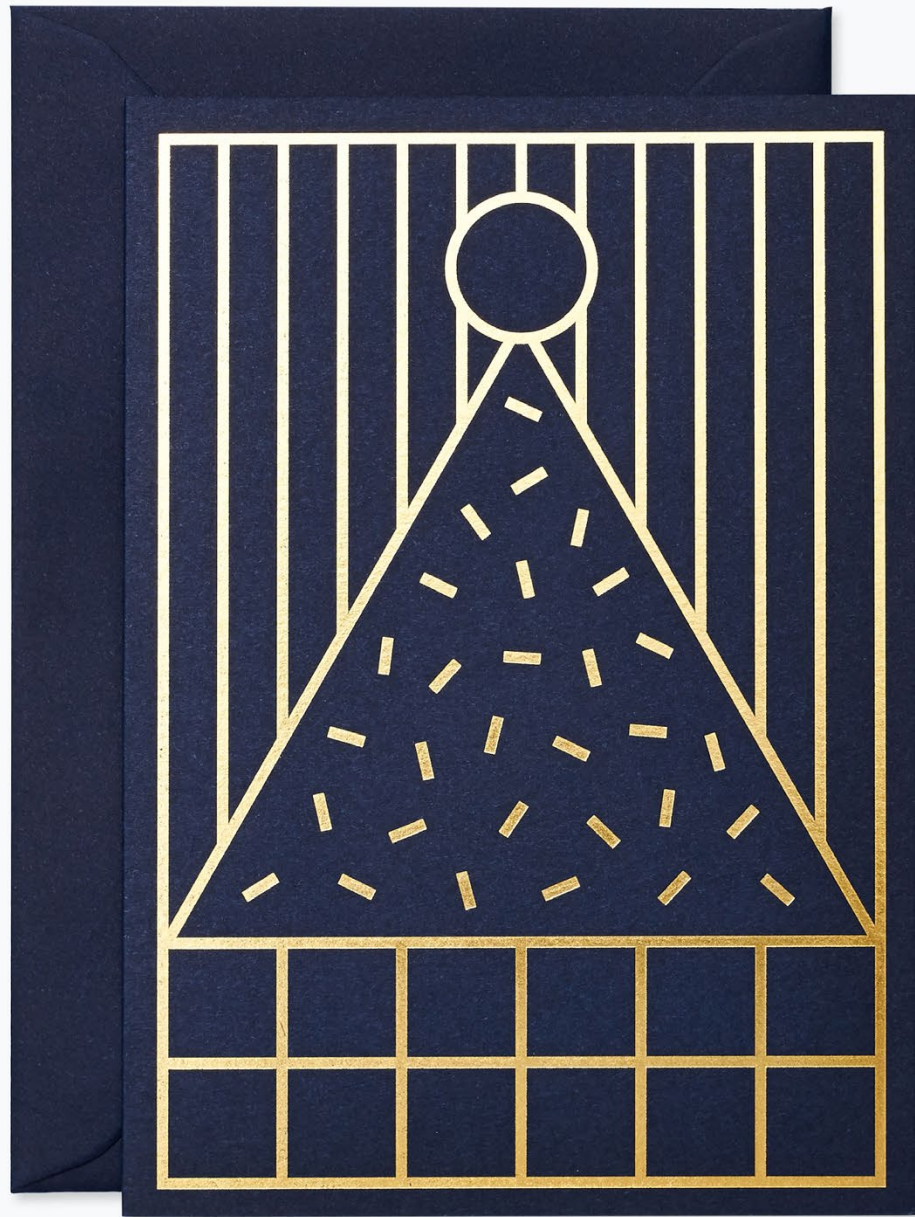

TINSEL TREE

N° 1044

**SOLD
OUT**

folded card & envelope
11 cm x 15.5 cm

made in Germany on 300g/m²
dark blue fine paper with
gold foil embossed details