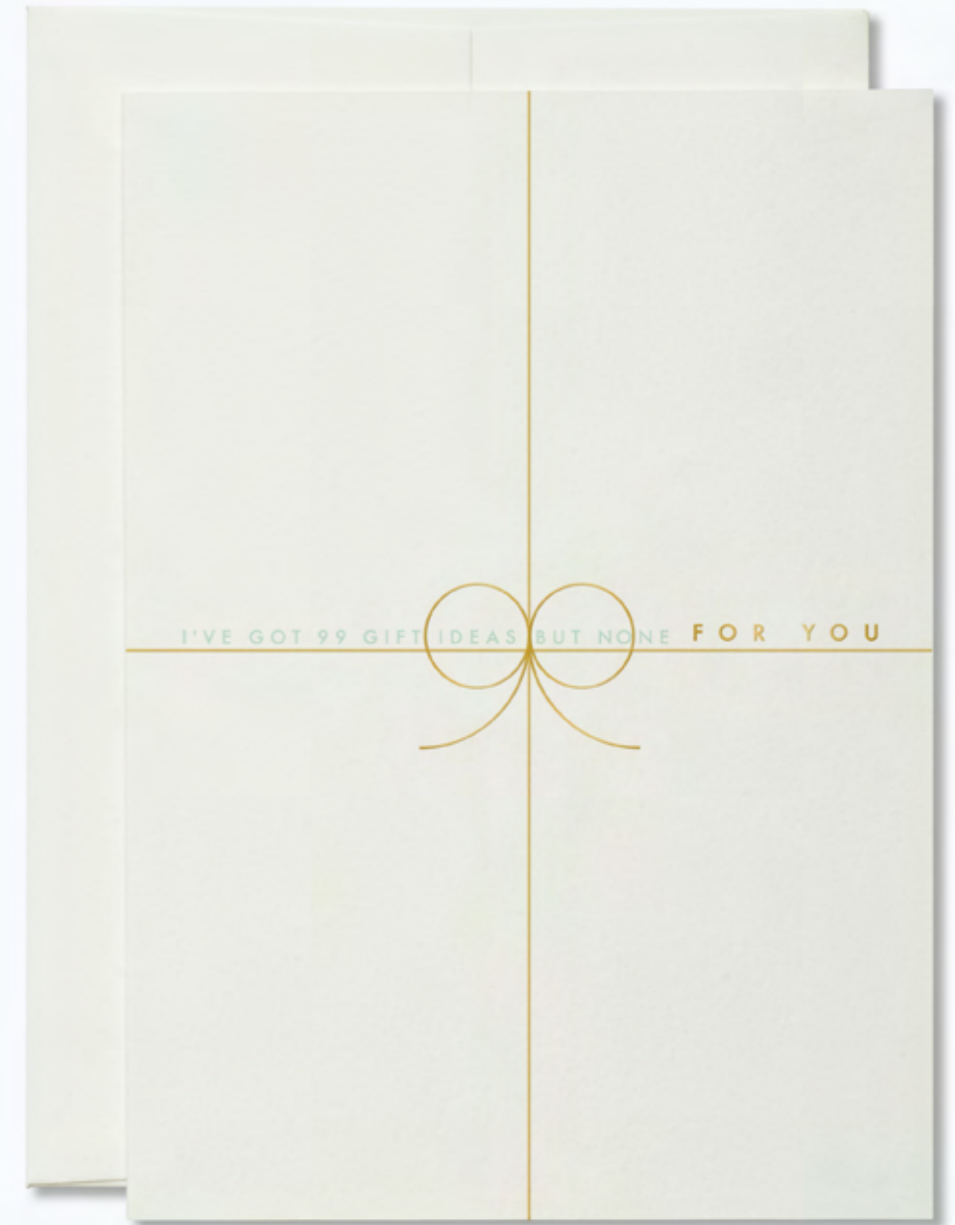

99 GIFT IDEAS

N° 1108

folded card & envelope
11 cm x 15.5 cm

printed in Germany on 270g/m²
FSC certified fine paper with
gold foil embossed details