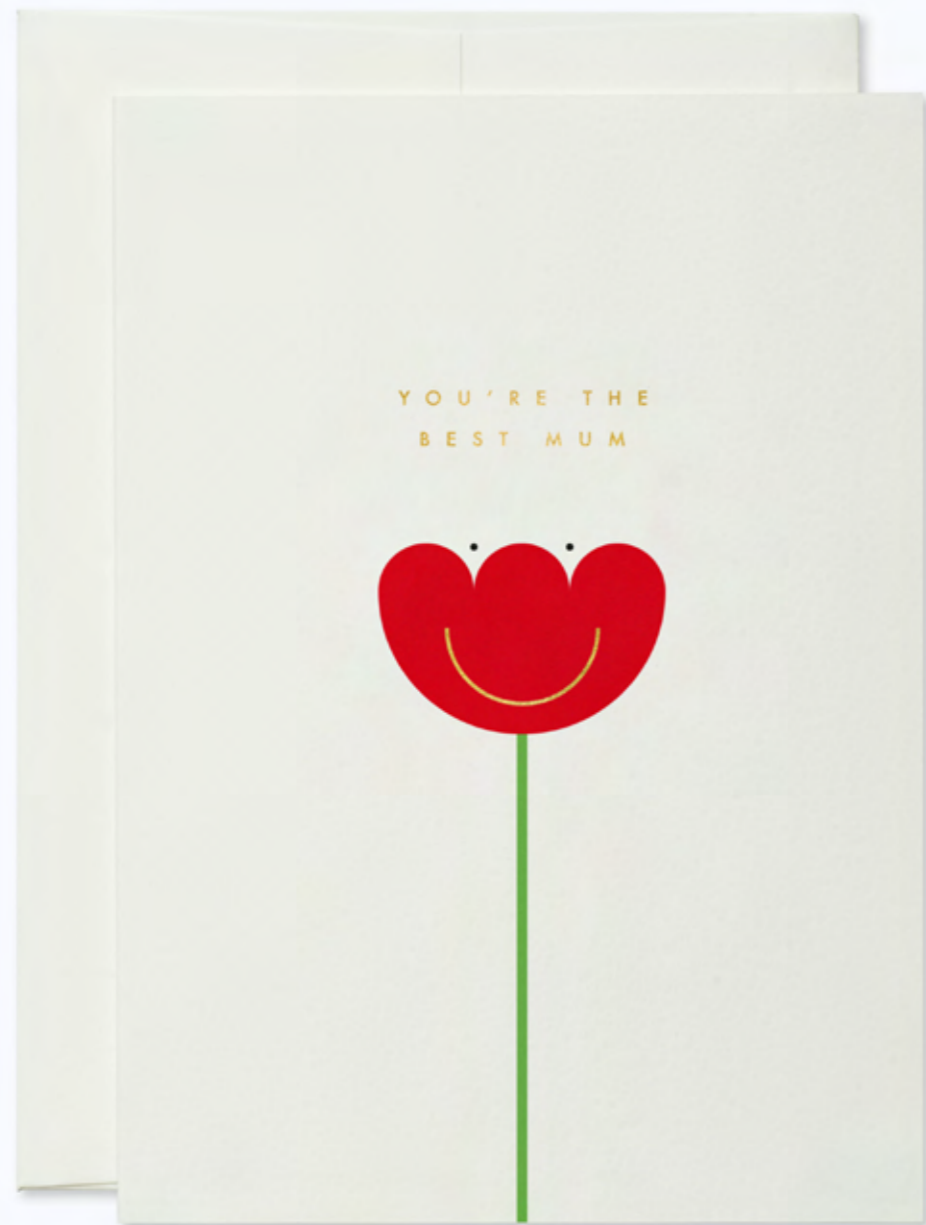

POPPY

N° 1154

folded card & envelope
11 cm x 15.5 cm

printed in Germany on 270g/m²
FSC certified fine paper with
gold foil embossed details