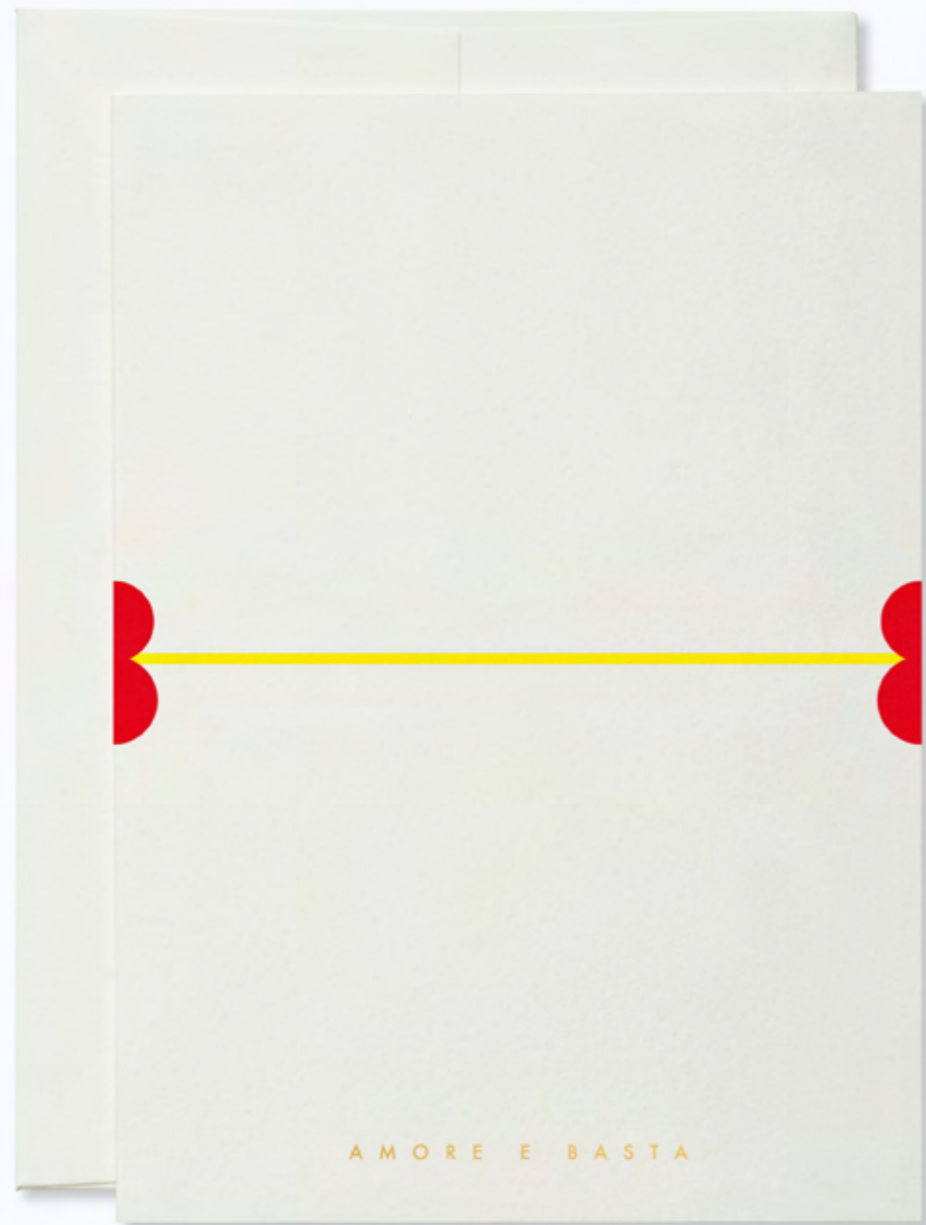

AMORE INFINITO

N° 1112

folded card & envelope
11 cm x 15.5 cm

printed in Germany on 270g/m²
FSC certified fine paper with
gold foil embossed details