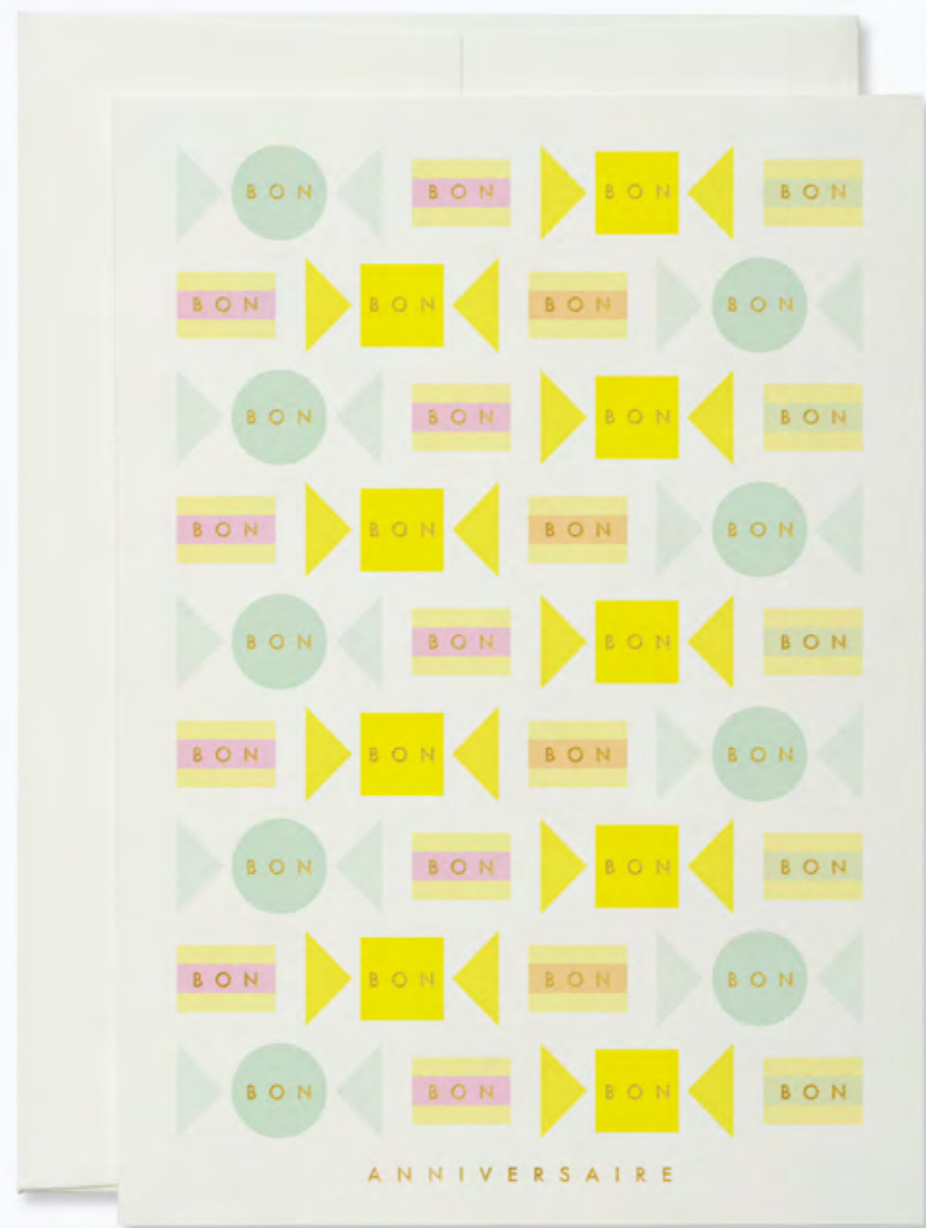

BISOU

N° 1095

folded card & envelope
11 cm x 15.5 cm

printed in Germany on 270g/m²
FSC certified fine paper with
gold foil embossed details

PETIT FOURS

N° 1096

folded card & envelope
11 cm x 15.5 cm

printed in Germany on 270g/m²
FSC certified fine paper with
gold foil embossed details