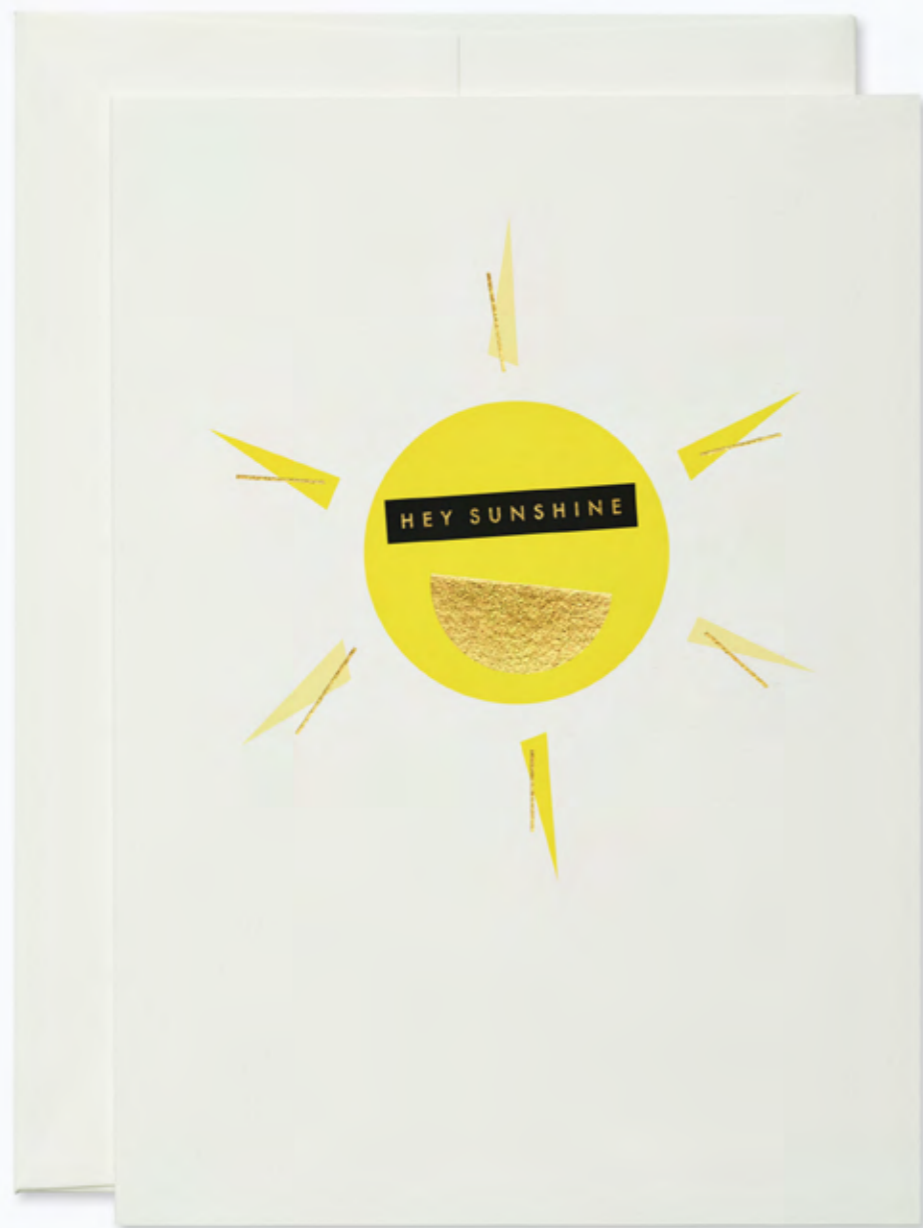

BRIGHT SUN

N° 1055

folded card & envelope
11 cm x 15.5 cm

printed in Germany on 270g/m²
FSC certified fine paper with
gold foil embossed details