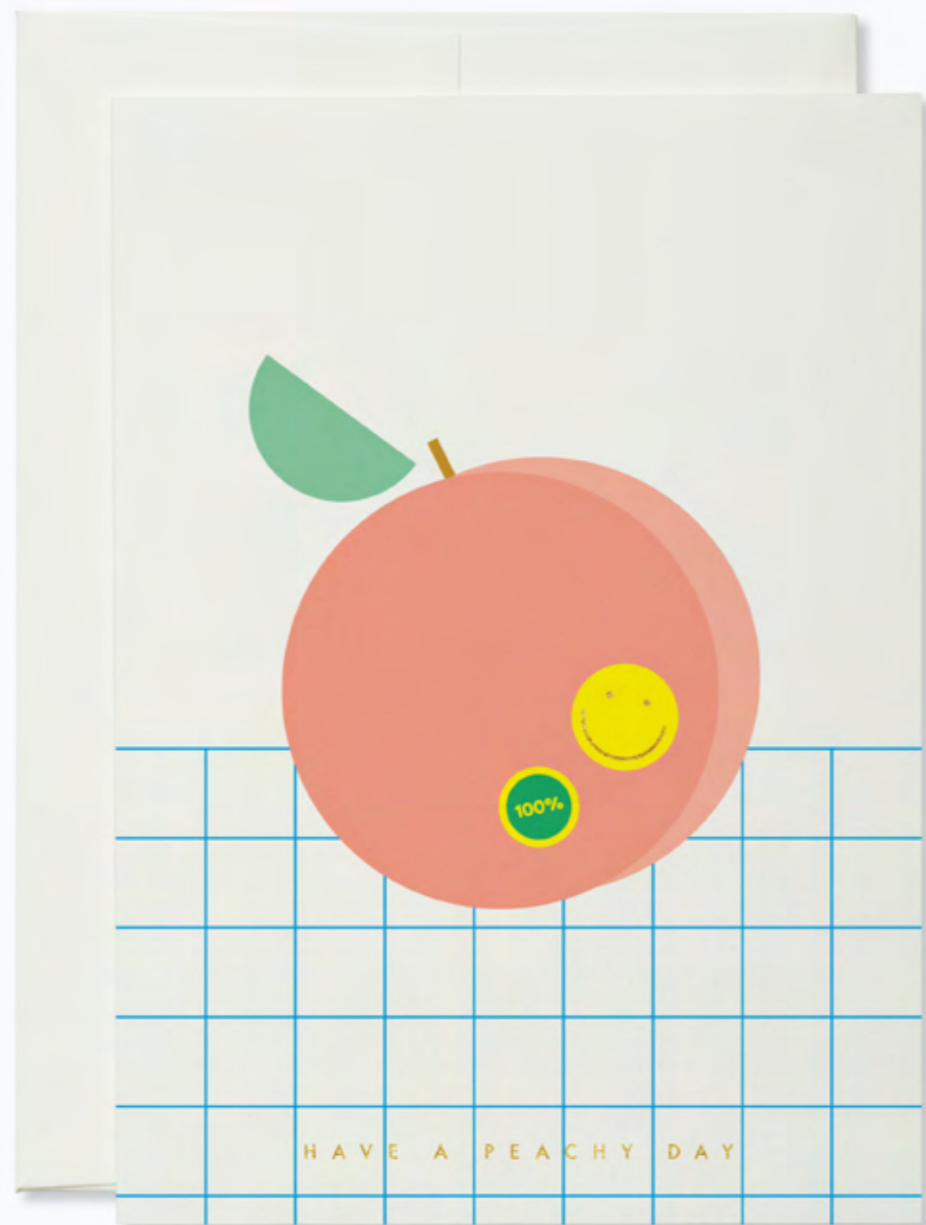

PEACHY

N° 1122

folded card & envelope
11 cm x 15.5 cm

printed in Germany on 270g/m²
FSC certified fine paper with
gold foil embossed details