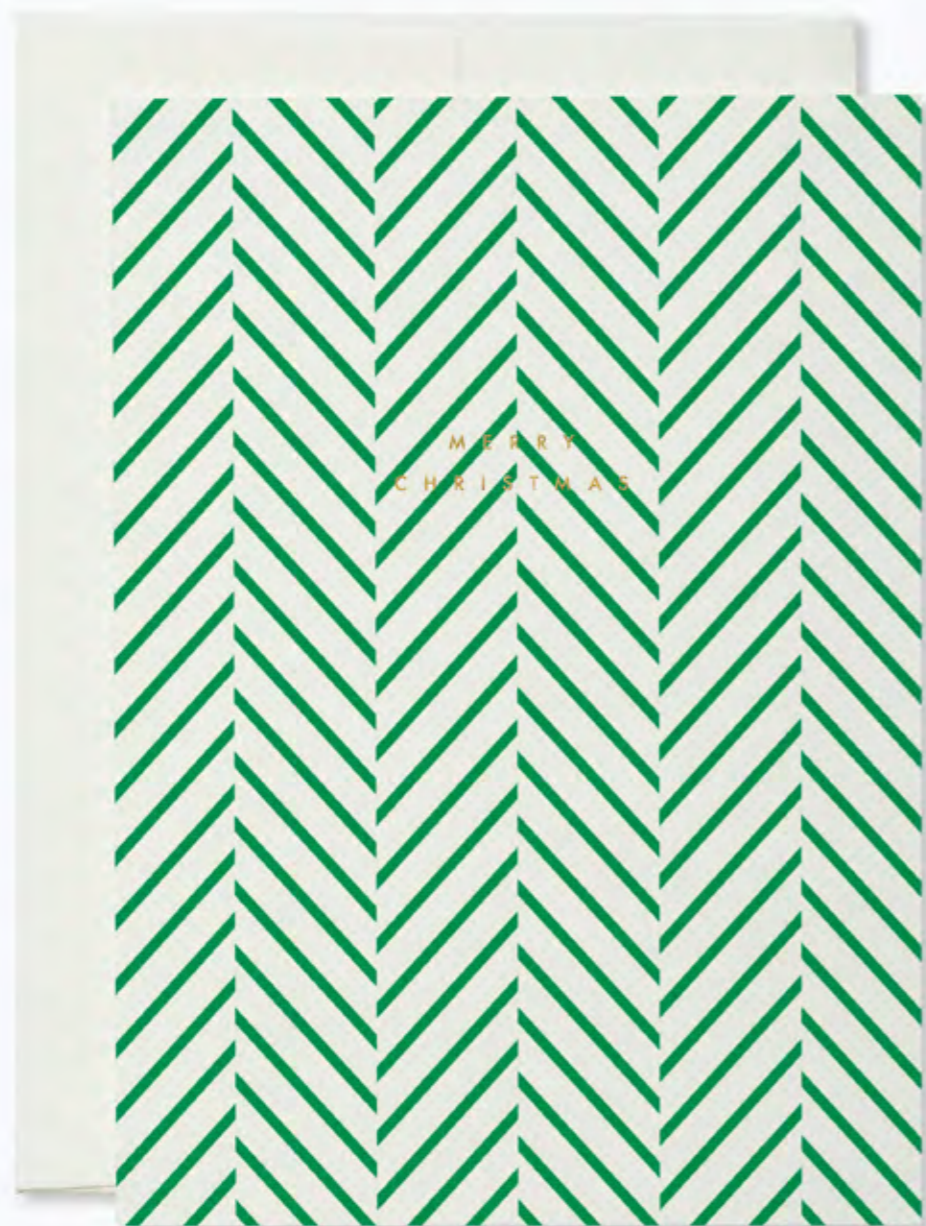

PINSTRIPES

N° 1123

folded card & envelope
11 cm x 15.5 cm

printed in Germany on 350g/m²
FSC certified fine paper with
gold foil embossed details