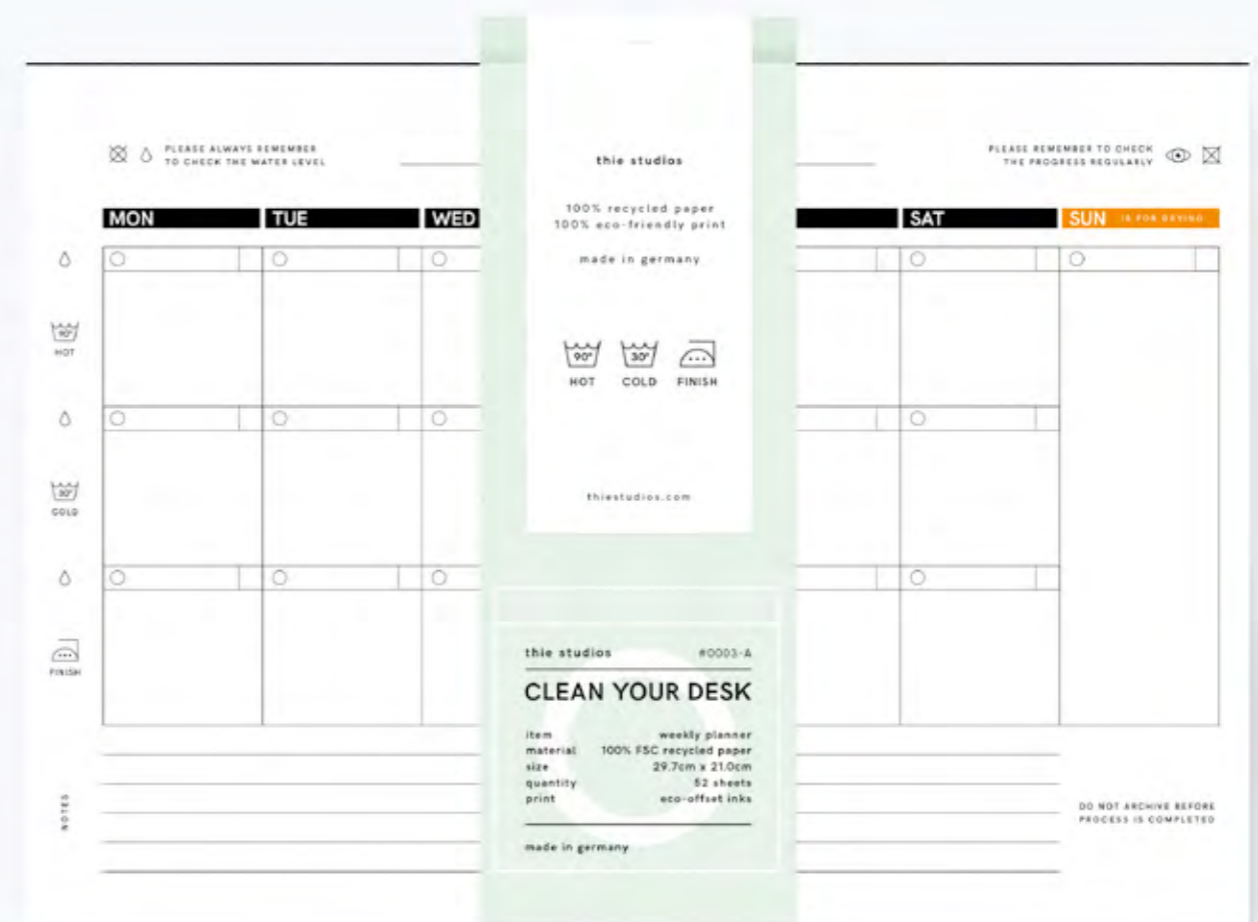

A CONSCIOUS MIND WORKS BEST

THE WEEKLY PLANNER

The new »Clean Your Desk Weekly Planner« wants you to process cleanly what's on your desk for the week. The clean design got influenced by wash and care instructions and uses laundry symbols to help you organise and prioritise your weekly to do's. It also reminds you to drink water and to reserve time for relaxing on Sundays.

CLEAN YOUR DESK

N° 0003-A

THE STUDIOS CONSCIOUS

weekly planner
29.7 cm x 21.0 cm - 52 pages
printed with eco inks in Germany on
100% premium recycling paper (100g/m²)
black glue binding