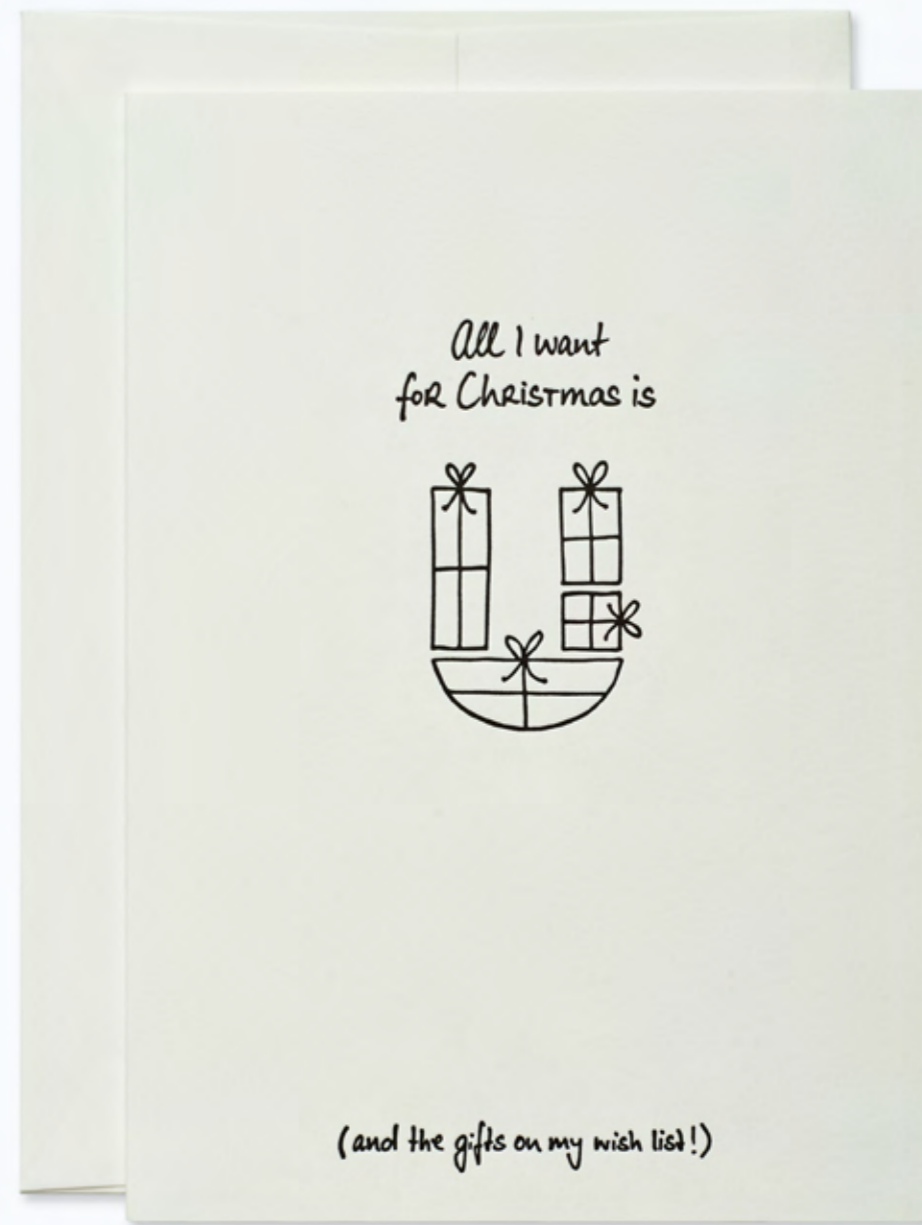

ALL I WANT

N° L1003

folded card & envelope
11 cm x 15.5 cm

handdrawn and black letterpress
print made in Germany on 350g/m²
FSC certified fine paper