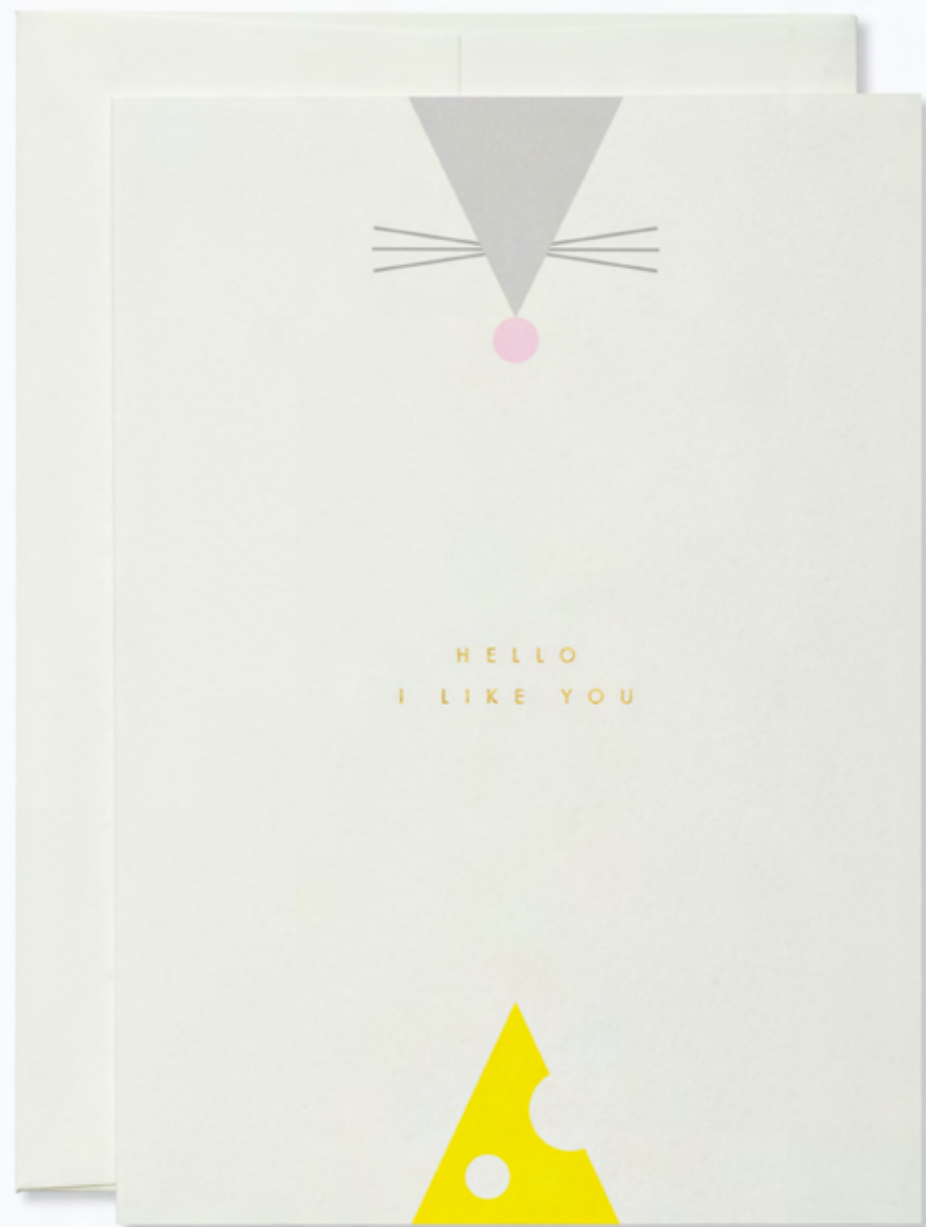

TINY DELIGHT

N° 1114

folded card & envelope
11 cm x 15.5 cm

printed in Germany on 270g/m²
FSC certified fine paper with
gold foil embossed details